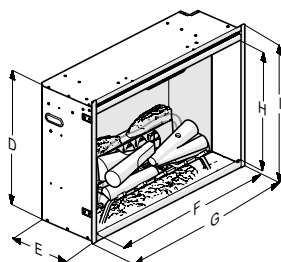

**Revillusion firebox 30"**  
210357 / 5011139210357

**Revillusion firebox 30" concrete**  
211842 / 5011139211842

**Revillusion firebox 36"**  
210364 / 5011139210364

Rough-In Framing Dimensions

Firebox Dimensions

	RBF30	RBF36
A	12 1/2" (318 mm)	12 1/2" (318 mm)
B	30 5/8" (778 mm)	36 5/8" (930 mm)
C	26 3/16" (665 mm)	26 3/16" (665 mm)
D	25 3/4" (654 mm)	25 3/4" (654 mm)
E	12" (306 mm)	12" (306 mm)
F	29 3/8" (746 mm)	35 3/8" (898 mm)
G	31 1/8" (792 mm)	37 1/8" (944 mm)
H	22 3/4" (578 mm)	22 3/4" (578 mm)
I	26 5/8" (676 mm)	26 5/8" (674 mm)
J	54 1/4" (1378 mm)	60" (1524 mm)
K	38 1/2" (978 mm)	42 1/2" (1080 mm)
L	38 1/2" (978 mm)	42 1/2" (1080 mm)