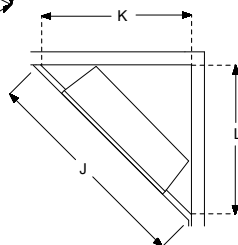

**Revillusion firebox 30"**  
210357 / 5011139210357

**Revillusion firebox 30" concrete**  
211842 / 5011139211842

**Revillusion firebox 36"**  
210364 / 5011139210364

Rough-In Framing Dimensions

Firebox Dimensions

	RBF30	RBF36
A	12 1/2" (318 mm)	12 1/2" (318 mm)
B	30 5/8" (778 mm)	36 5/8" (930 mm)
C	26 3/16" (665 mm)	26 3/16" (665 mm)
D	25 3/4" (654 mm)	25 3/4" (654 mm)
E	12" (306 mm)	12" (306 mm)
F	29 3/8" (746 mm)	35 3/8" (898 mm)
G	31 1/8" (792 mm)	37 1/8" (944 mm)
H	22 3/4" (578 mm)	22 3/4" (578 mm)
I	26 5/8" (676 mm)	26 5/8" (674 mm)
J	54 1/4" (1378 mm)	60" (1524 mm)
K	38 1/2" (978 mm)	42 1/2" (1080 mm)
L	38 1/2" (978 mm)	42 1/2" (1080 mm)